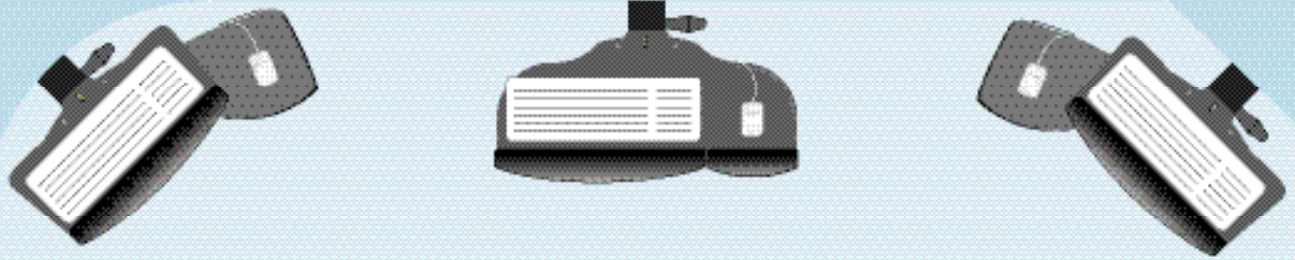

Any Configuration

The Leader Boards fit all Configurations!

The **Leader Board** is ISE's next generation platform solution. Incorporated in every new **Leader Board** model (Swing, Skate, Swivet and Swivel) is the revolutionary **posture tilt indicator**. Other enhancements, such as increased mouse tray stability; a newly designed mouse wire; and an optical mousing surface, set **Leader Board** apart from the competition.