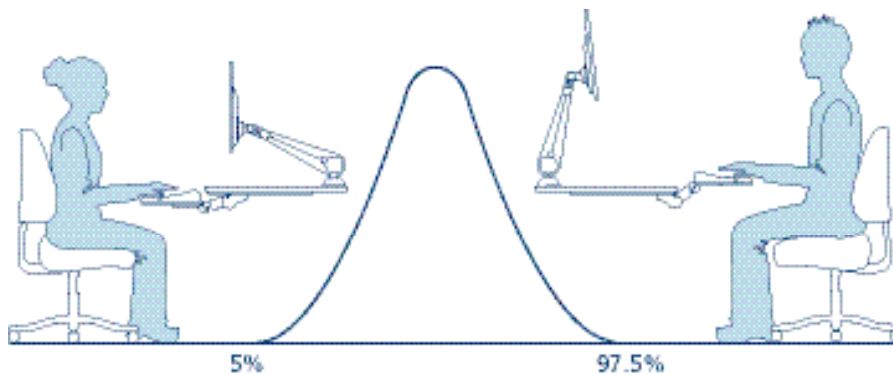

Any Person

Accommodates users of varying heights:
5th to the 97.5th percentile

People come in all shapes and sizes

Not all of us can wear the same size shirts or shoes. In the same way, not all of us can be expected to be comfortable working at the same worksurface height or platform position.

The **Leader Series** is a one size fits all solution. No matter what your office desk configuration, your height or the type of keyboard you have, the Leader Series is the solution for any person, any configuration and any keyboard.