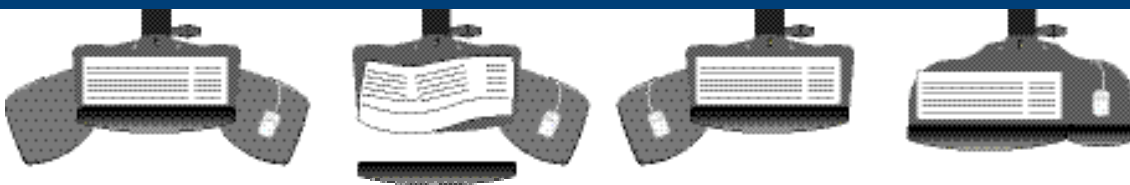

Any Configuration

The Leader Boards fit all Configurations!

The **Leader Board** is ISE's next generation platform solution. Incorporated in every new **Leader Board** model (Swing, Skate, Swivet and Swivel) is the revolutionary **posture tilt indicator**. Other enhancements, such as increased mouse tray stability; a newly designed mouse wire; and an optical mousing surface, set **Leader Board** apart from the competition.

Coupled with the exclusive patented universal platform technology, the **Leader Board** accommodates any workstation configuration, whether it be curved, straight or diagonal.

Any Keyboard

Removable palm pad accommodates rectangular, Microsoft™ or other internet/ergo curved front keyboards.