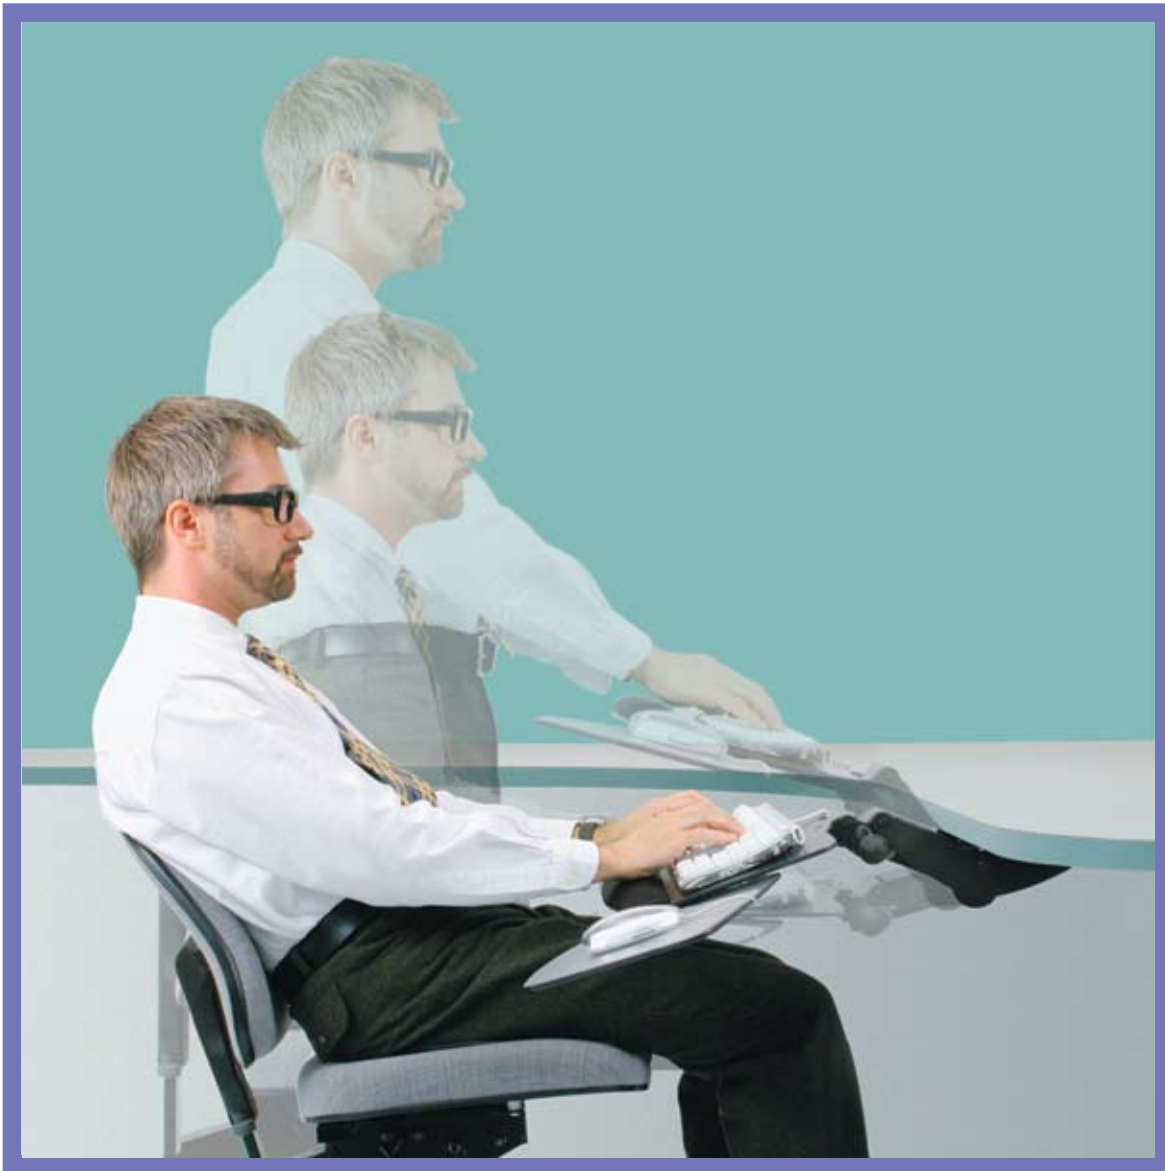

Leader

PERFECT POSTURE KEYBOARD ARM

Completing Your Workspace

Leader PERFECT POSTURE KEYBOARD ARM

Healthy Computing Has Never Been Easier!

BUILT-IN PAGE HOLDER
Holds up to 10 sheets of paper.
Keeps documents in-line between the user and the monitor.
Reduces neck strain and enhances productivity.

LEVER-FREE HEIGHT ADJUSTMENT
Arm moves smoothly from 6" below the worksurface to 1.5" above the worksurface, to accommodate reclining, sitting and standing postures. Ergonomists have long recommended that keyboarders vary their postures frequently throughout the day. Arm includes a built-in height indicator.

DIAL-UP PLATFORM ANGLE CONTROL
Turn the knob to set the correct wrist-neutral platform angle to match your reclining, sitting, and standing postures.

CONNECT IT INSIDE
Save time and money in installation. Leader Platforms can be installed on Leader Arms in seconds. Platform simply snaps into place securely, without any hardware or tools required.